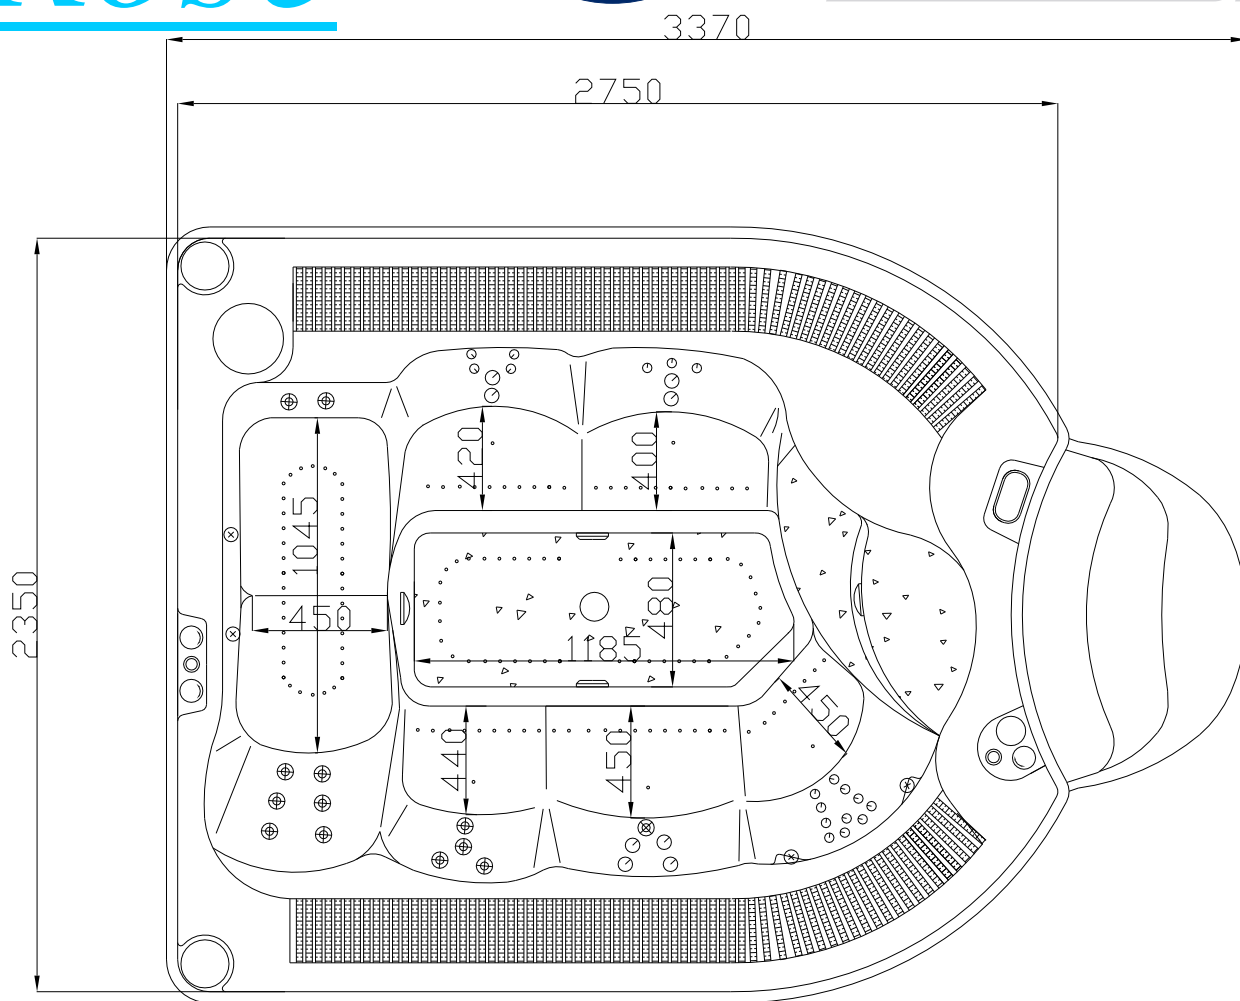

ROYAL GARDEN COLLECTION

Rose

VICTORY SPA

- ⊕ - Large adjustable lateral jets
- ⊖ - Medium-size rational jets
- ⦿ - Mini rational jets
- ⊕ - Medium-size adjustable jets

Dimensions:	337[cm] x 235[cm] x 100 [cm]
Volume:	2200 [l]+overflow tank 540 [l]
No of people:	6
Standard:	<ul style="list-style-type: none"> - 43 x massage jets - 2 x water massage pump 1.5kW - 1 x filtration pump 1.1kW) - 3 x air-blower 2 x 0.8kW - air massage and 1 x 0.8kW "Turbo" - 1 x inline water heater 1 x 6.0kW - sand filter

ROYAL GARDEN COLLECTION

Rose

VICTORY SPA

VICTORY SPA

Description:

Electronic Control

Liquid-crystal display to set all functions of the bath

- independent massage adjustment of 2 section
- **winter stand-by program (anti-freeze system)**
- **“wake up” by SMS after winter program**
- **interactiv communication by SMS**